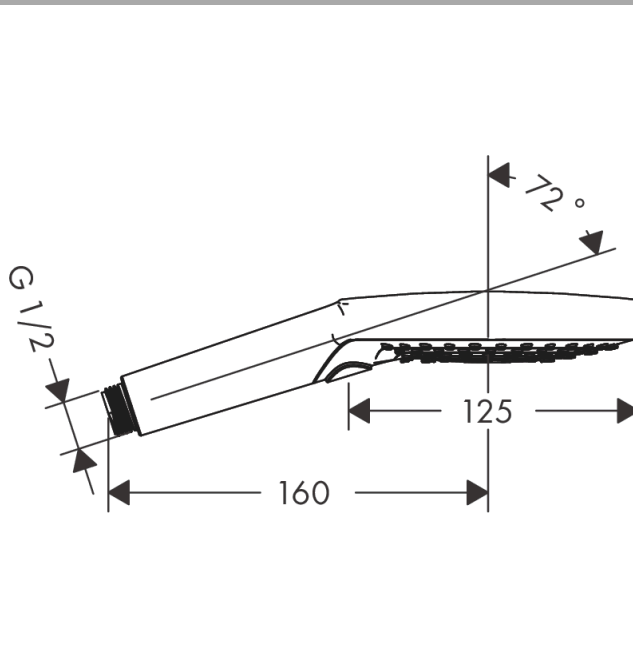

Raindance Select S
Hand shower 120 3jet

Surfaces: **Brushed Bronze** Article Number: **26530140**

Description

product features

- shower head size: 125 mm
- spray type: Rain, RainAir, Whirl
- convenient diversion via Select button
- maximum flow rate at 3 bar: 15 l/min
- minimum flow pressure: 1,4 bar
- with internal water conduction
- rinseable screen seal
- connection thread G 1/2
- connection dimension: DN15
- suitable for continuous flow water heaters

Technology

Design awards

Product image

Scale drawing

Flowchart

The consumption was measured in combination with the appropriate fittings (thermostat/mixer/ in-wall valve) to reflect actual application in practice.