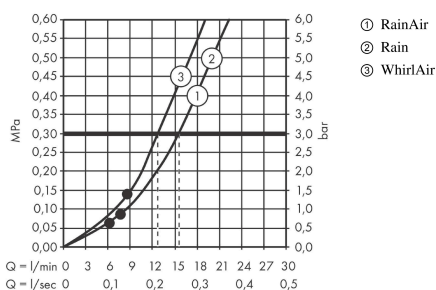

Raindance Select S
Hand shower 120 3jet

Surfaces: **Brushed Bronze** Article Number: **26530140**

Description

product features

- shower head size: 125 mm
- spray type: Rain, RainAir, Whirl
- convenient diversion via Select button
- maximum flow rate at 3 bar: 15 l/min
- minimum flow pressure: 1,4 bar
- with internal water conduction
- rinseable screen seal
- connection thread G 1/2
- connection dimension: DN15
- suitable for continuous flow water heaters

Technology

Design awards

Product image

Scale drawing

Flowchart

The consumption was measured in combination with the appropriate fittings (thermostat/mixer/ in-wall valve) to reflect actual application in practice.