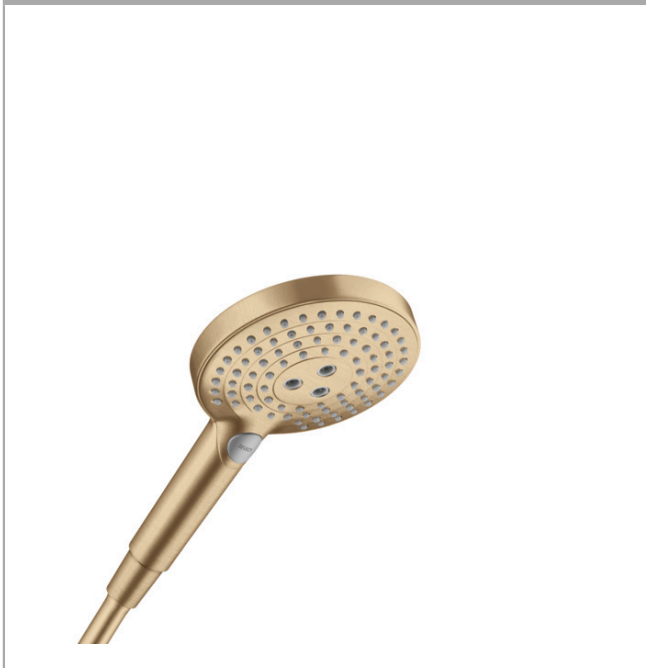

Raindance Select S
Hand shower 120 3jet

Surfaces: **Brushed Bronze** Article Number: **26530140**

Description

product features

- shower head size: 125 mm
- spray type: Rain, RainAir, Whirl
- convenient diversion via Select button
- maximum flow rate at 3 bar: 15 l/min
- minimum flow pressure: 1,4 bar
- with internal water conduction
- rinseable screen seal
- connection thread G 1/2
- connection dimension: DN15
- suitable for continuous flow water heaters

Technology

Design awards

Product image

Scale drawing

Flowchart

The consumption was measured in combination with the appropriate fittings (thermostat/mixer/ in-wall valve) to reflect actual application in practice.

Raindance Select S
Hand shower 120 3jet
Surfaces: **Brushed Bronze** Article Number: **26530140**

Exploded Drawing

Year of production: >04/20